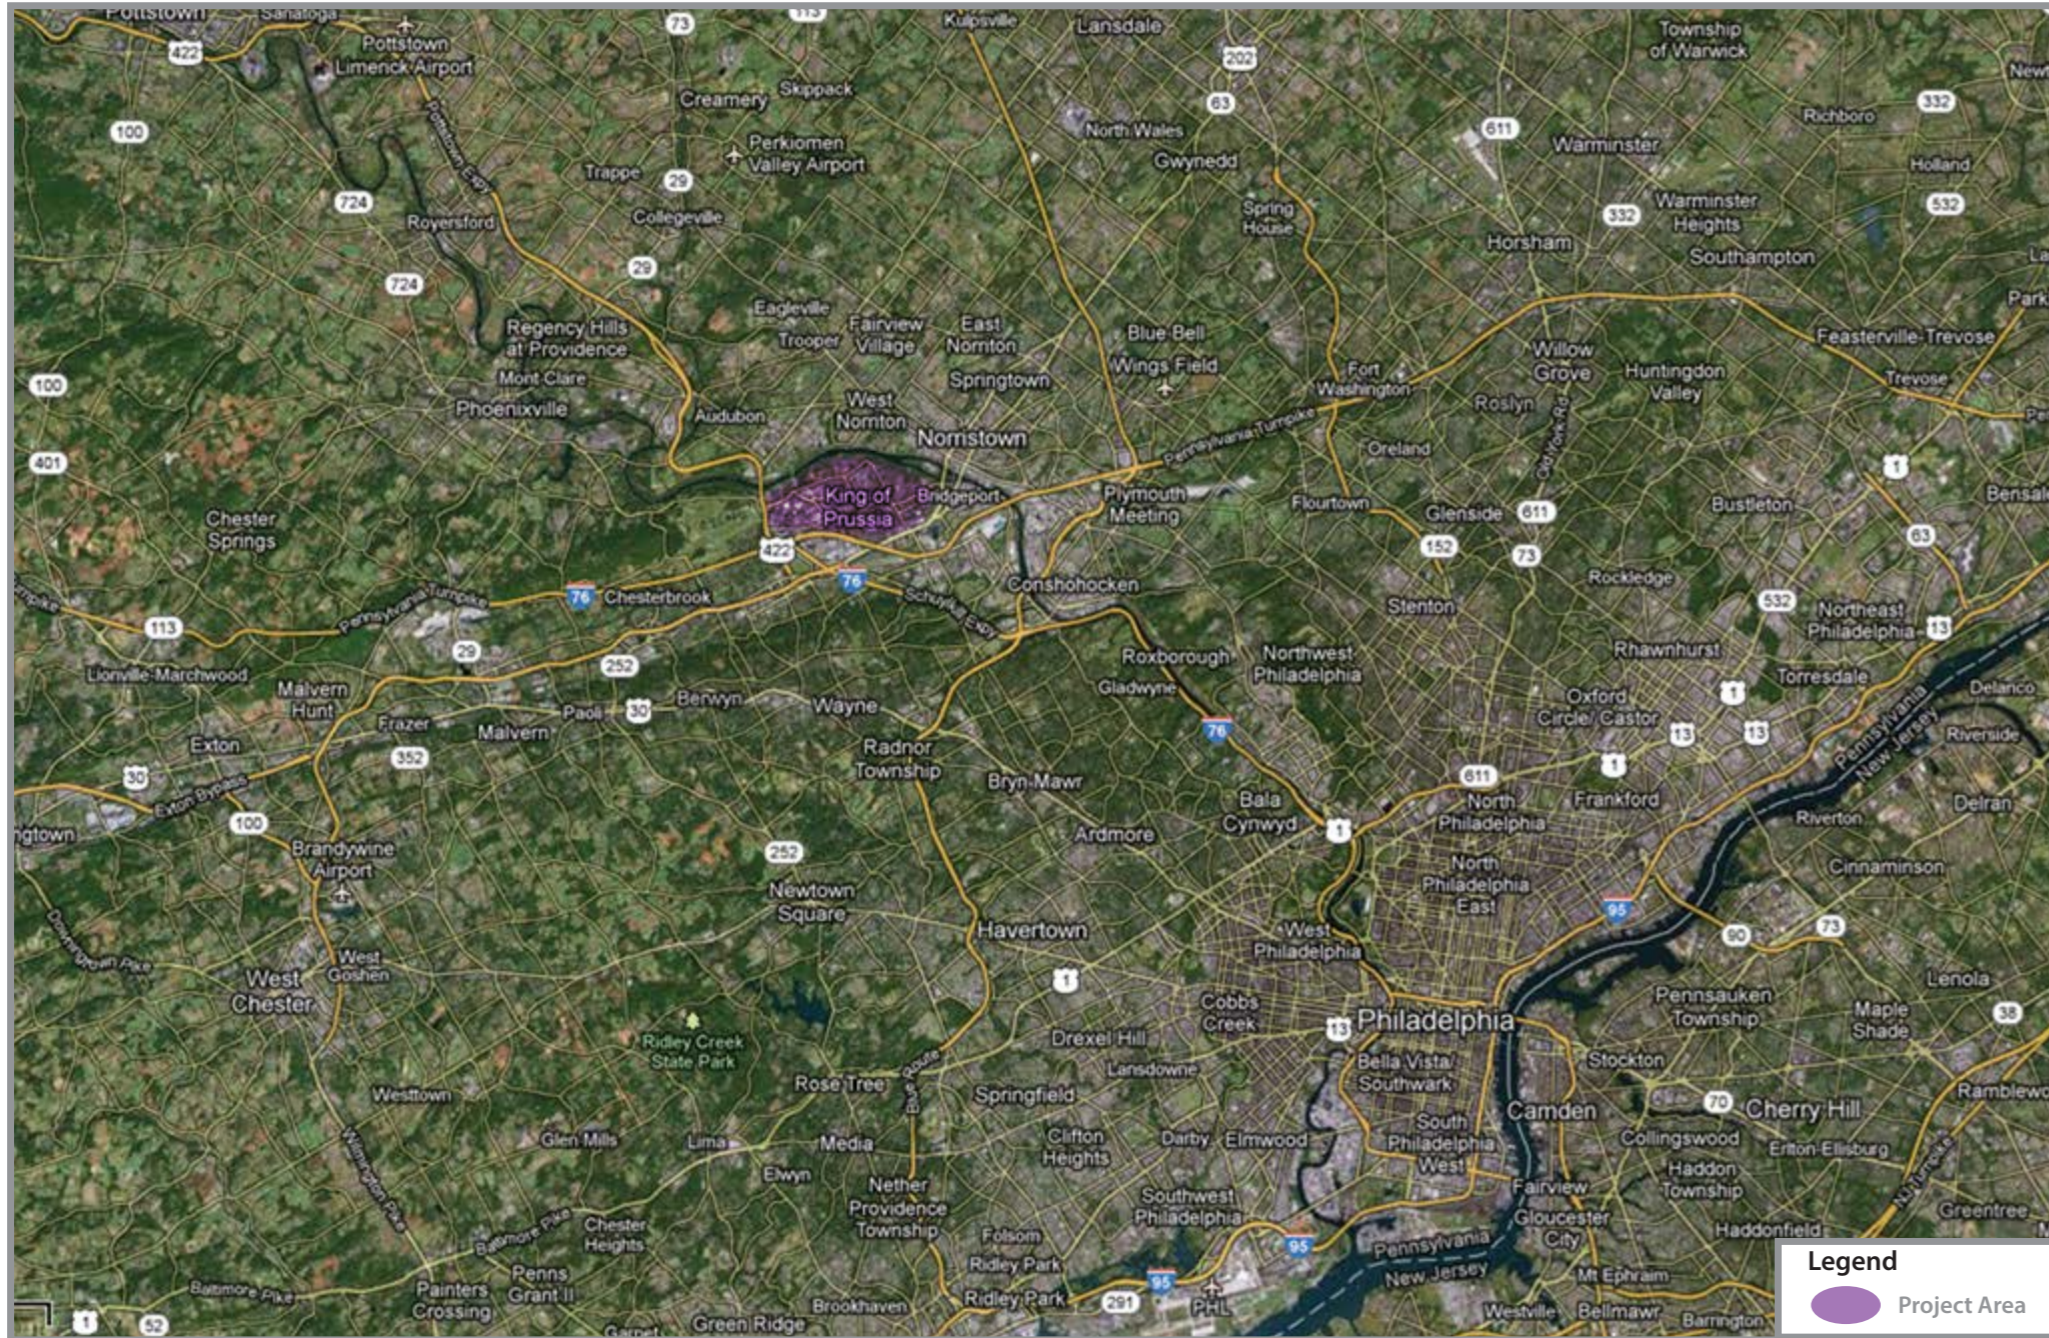

WELCOME

King of Prussia Rail Project
An Extension of the Norristown High Speed Line

STATION 1

King of Prussia Rail Project
An Extension of the Norristown High Speed Line

STATION 1

Where Do You Live?
Where Do You Work?