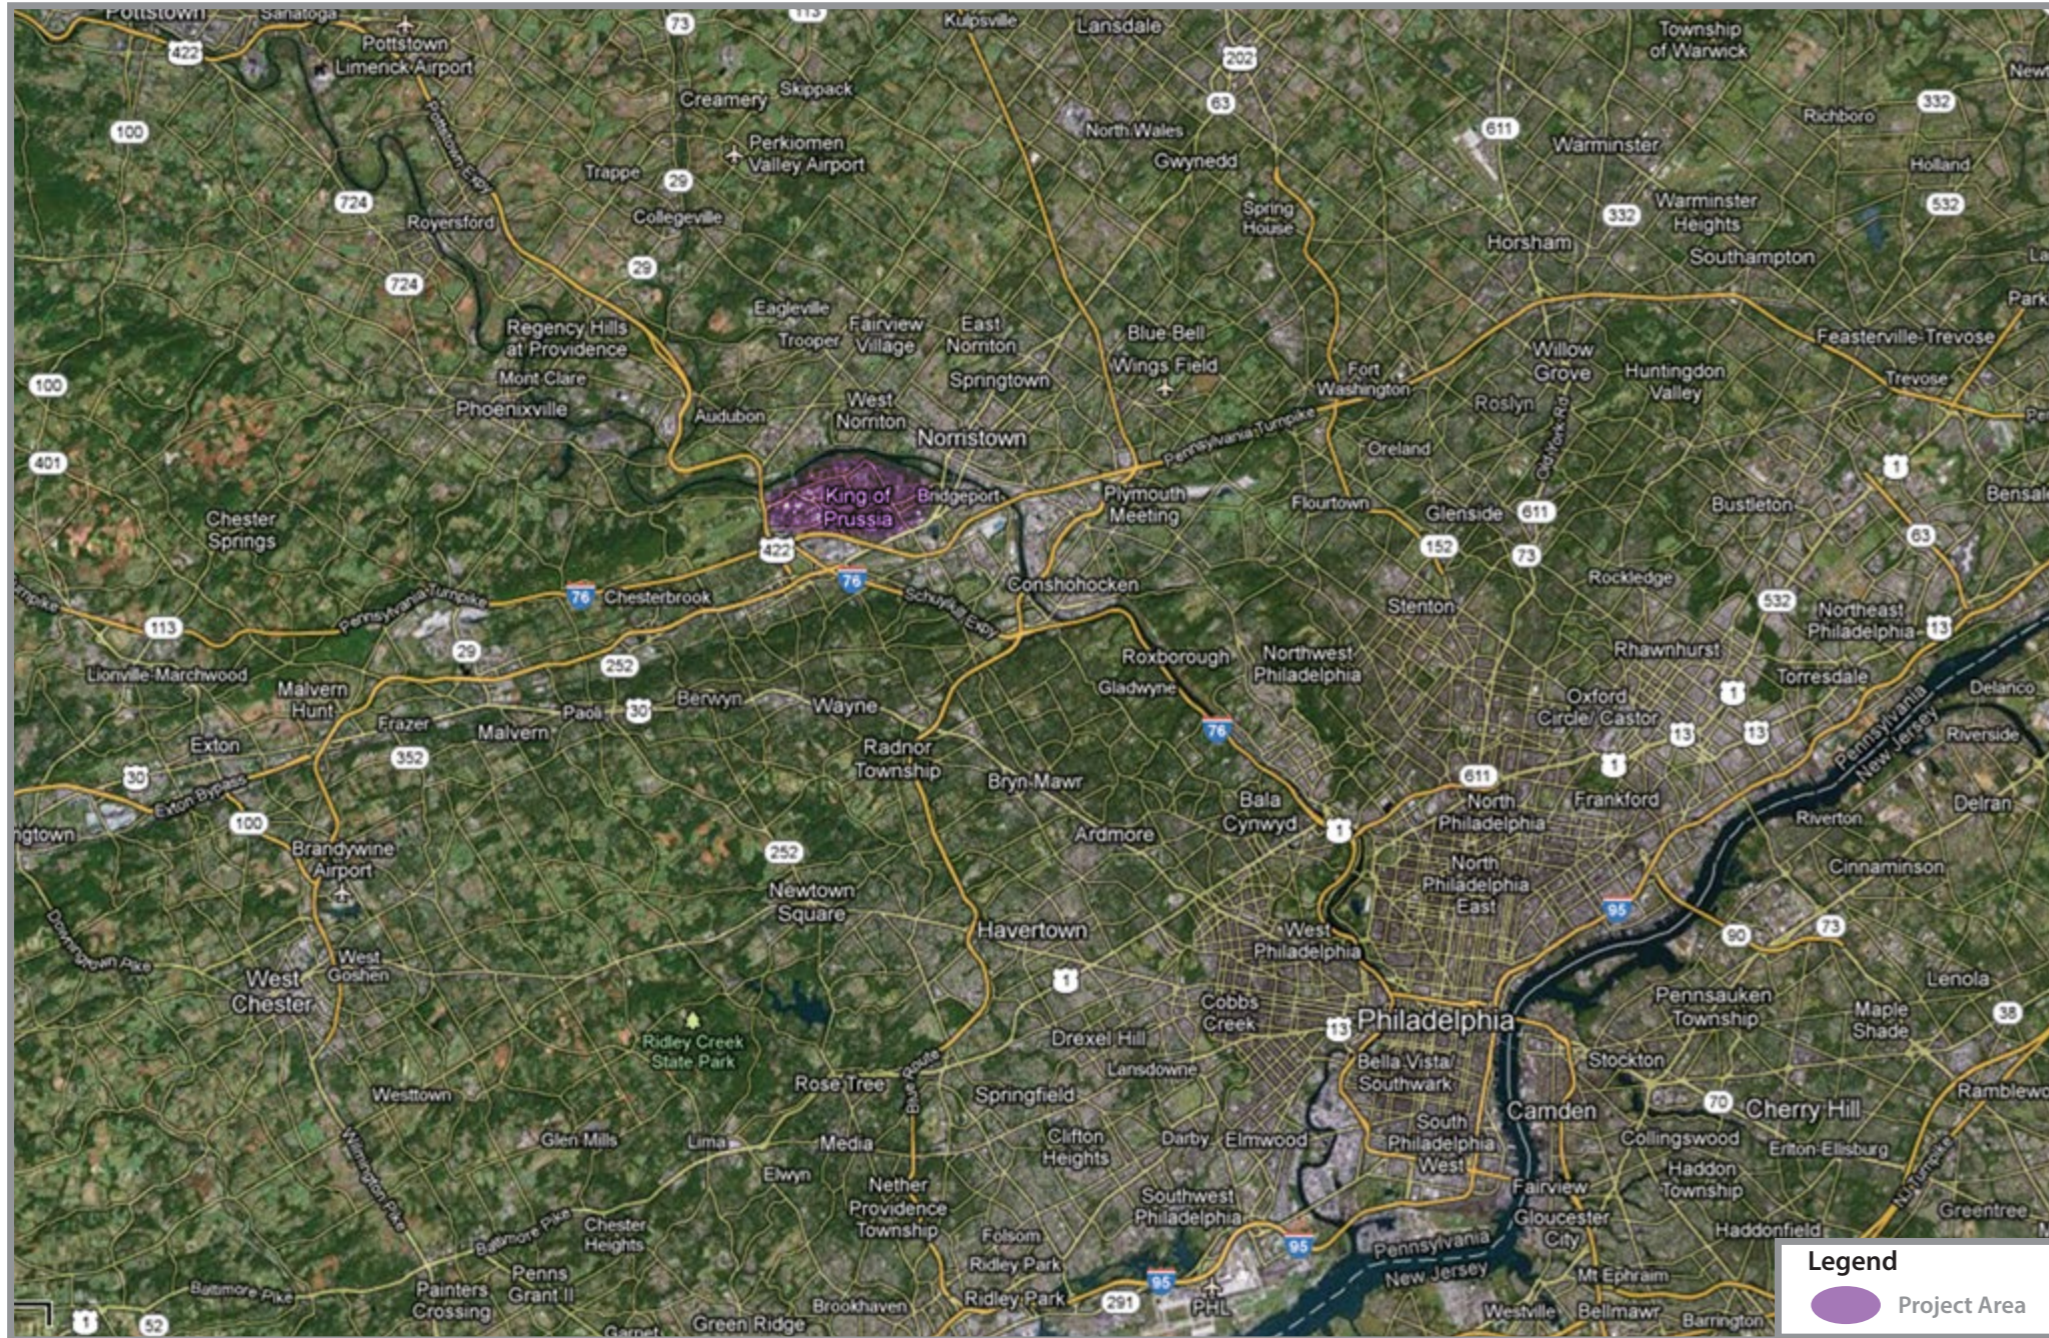

WELCOME

King of Prussia Rail Project
An Extension of the Norristown High Speed Line

STATION 1

King of Prussia Rail Project
An Extension of the Norristown High Speed Line

STATION 1

Where Do You Live?
Where Do You Work?