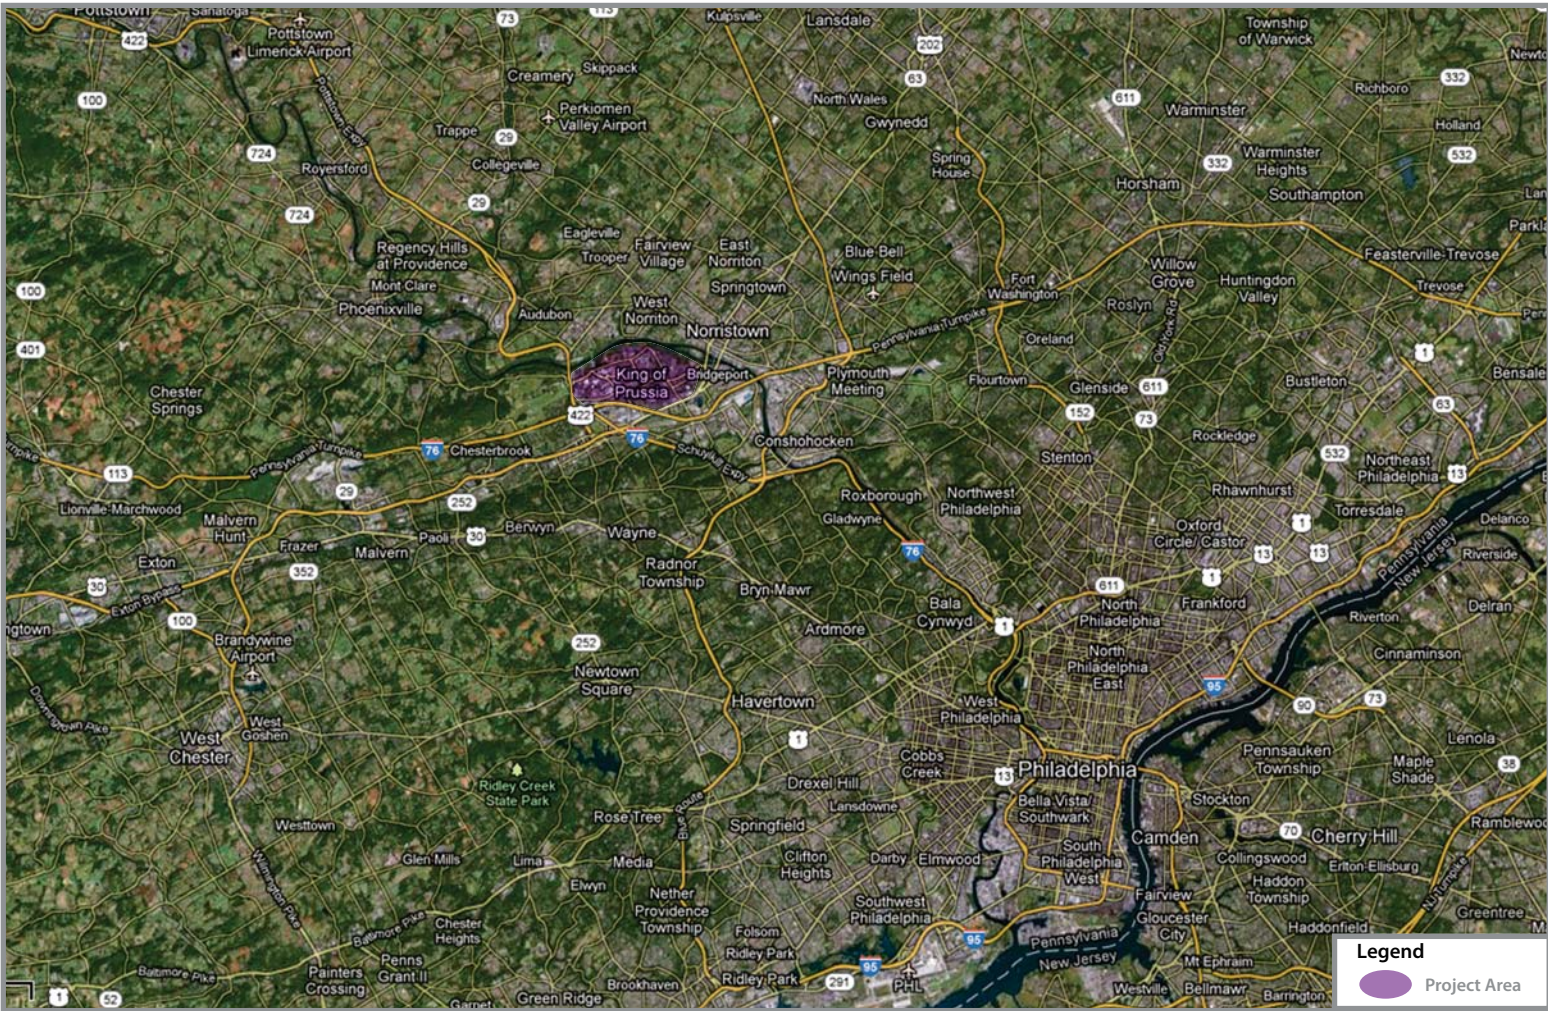

WELCOME

King of Prussia Rail Project
An Extension of the Norristown High Speed Line

King of Prussia Rail Project
An Extension of the Norristown High Speed Line

STATION 1

Where Do You Live?
Where Do You Work?

www.kingofprussiarail.com
[www.twitter.com/KOPRail](https://twitter.com/KOPRail)